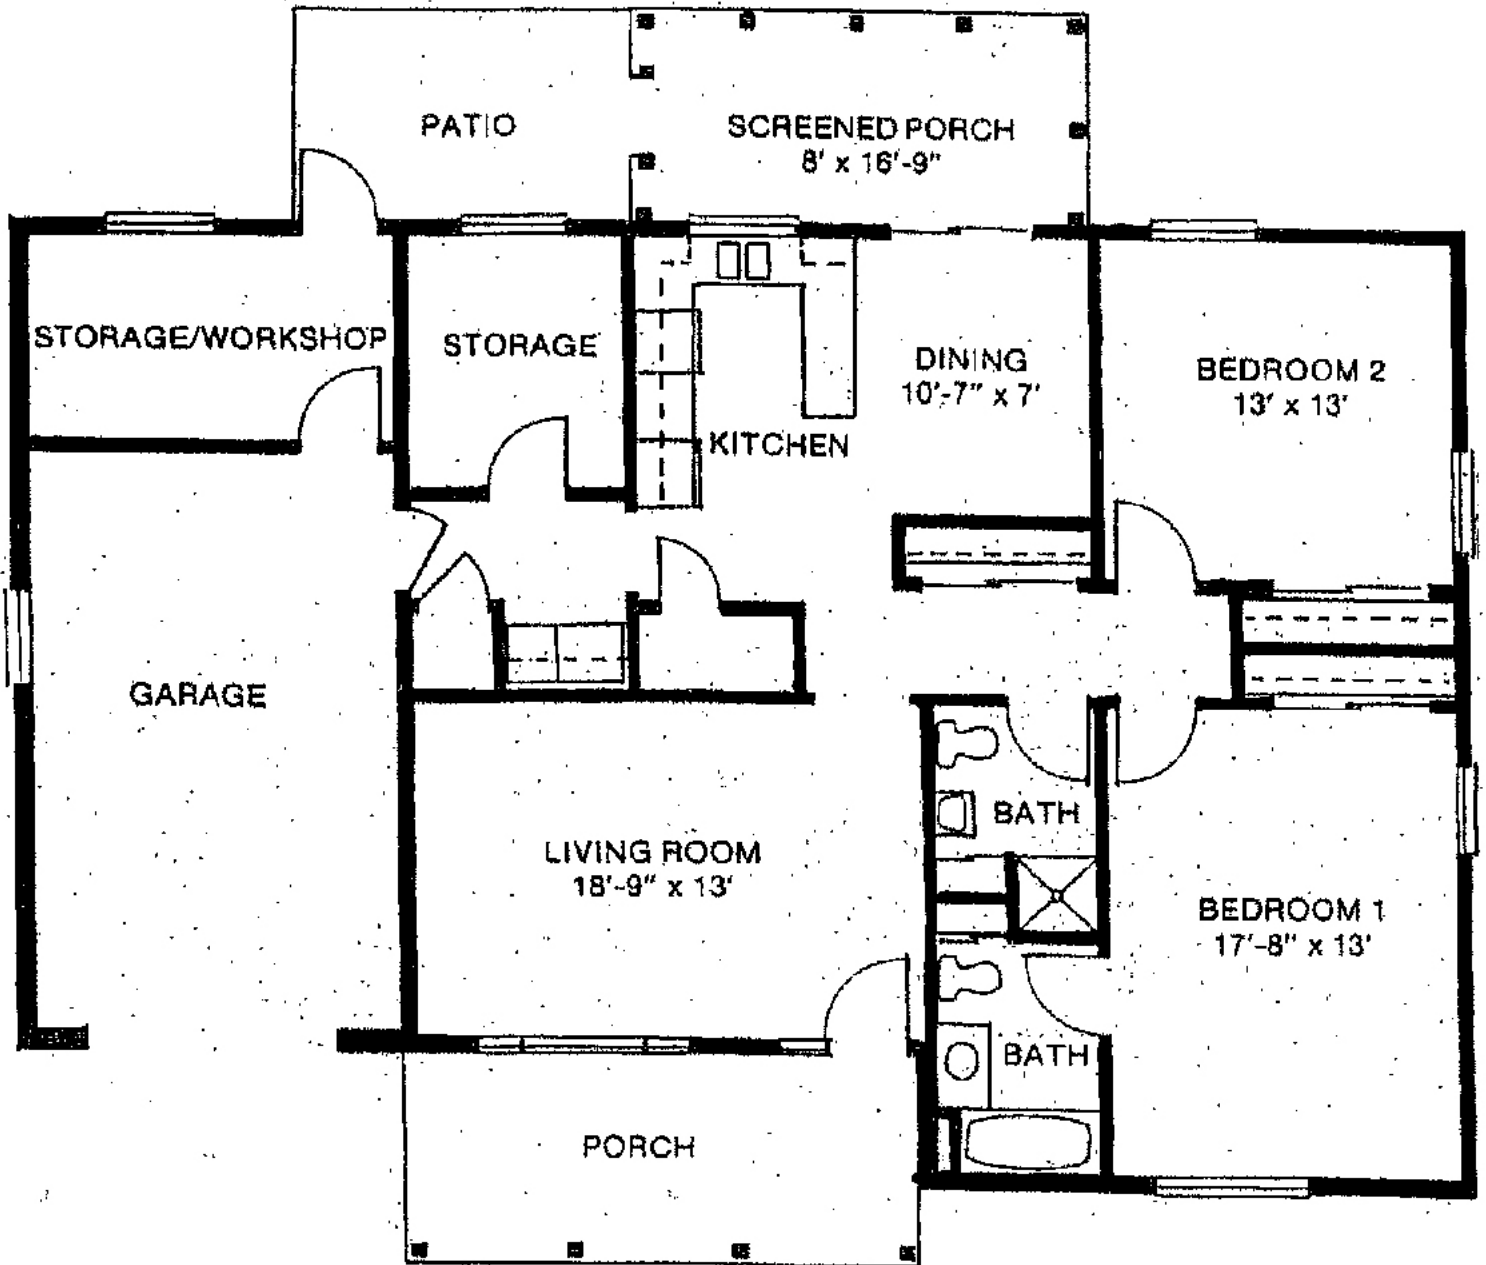

Shuler Circle Two-Bedroom Cottage

1300 sq. ft.

quality. warmth. value.

Visit us online today at www.piedmontcrossing.org

100 Hedrick Drive, Thomasville, NC 27360 | Phone: 336-472-2017 | Toll Free: 1-800-678-8274